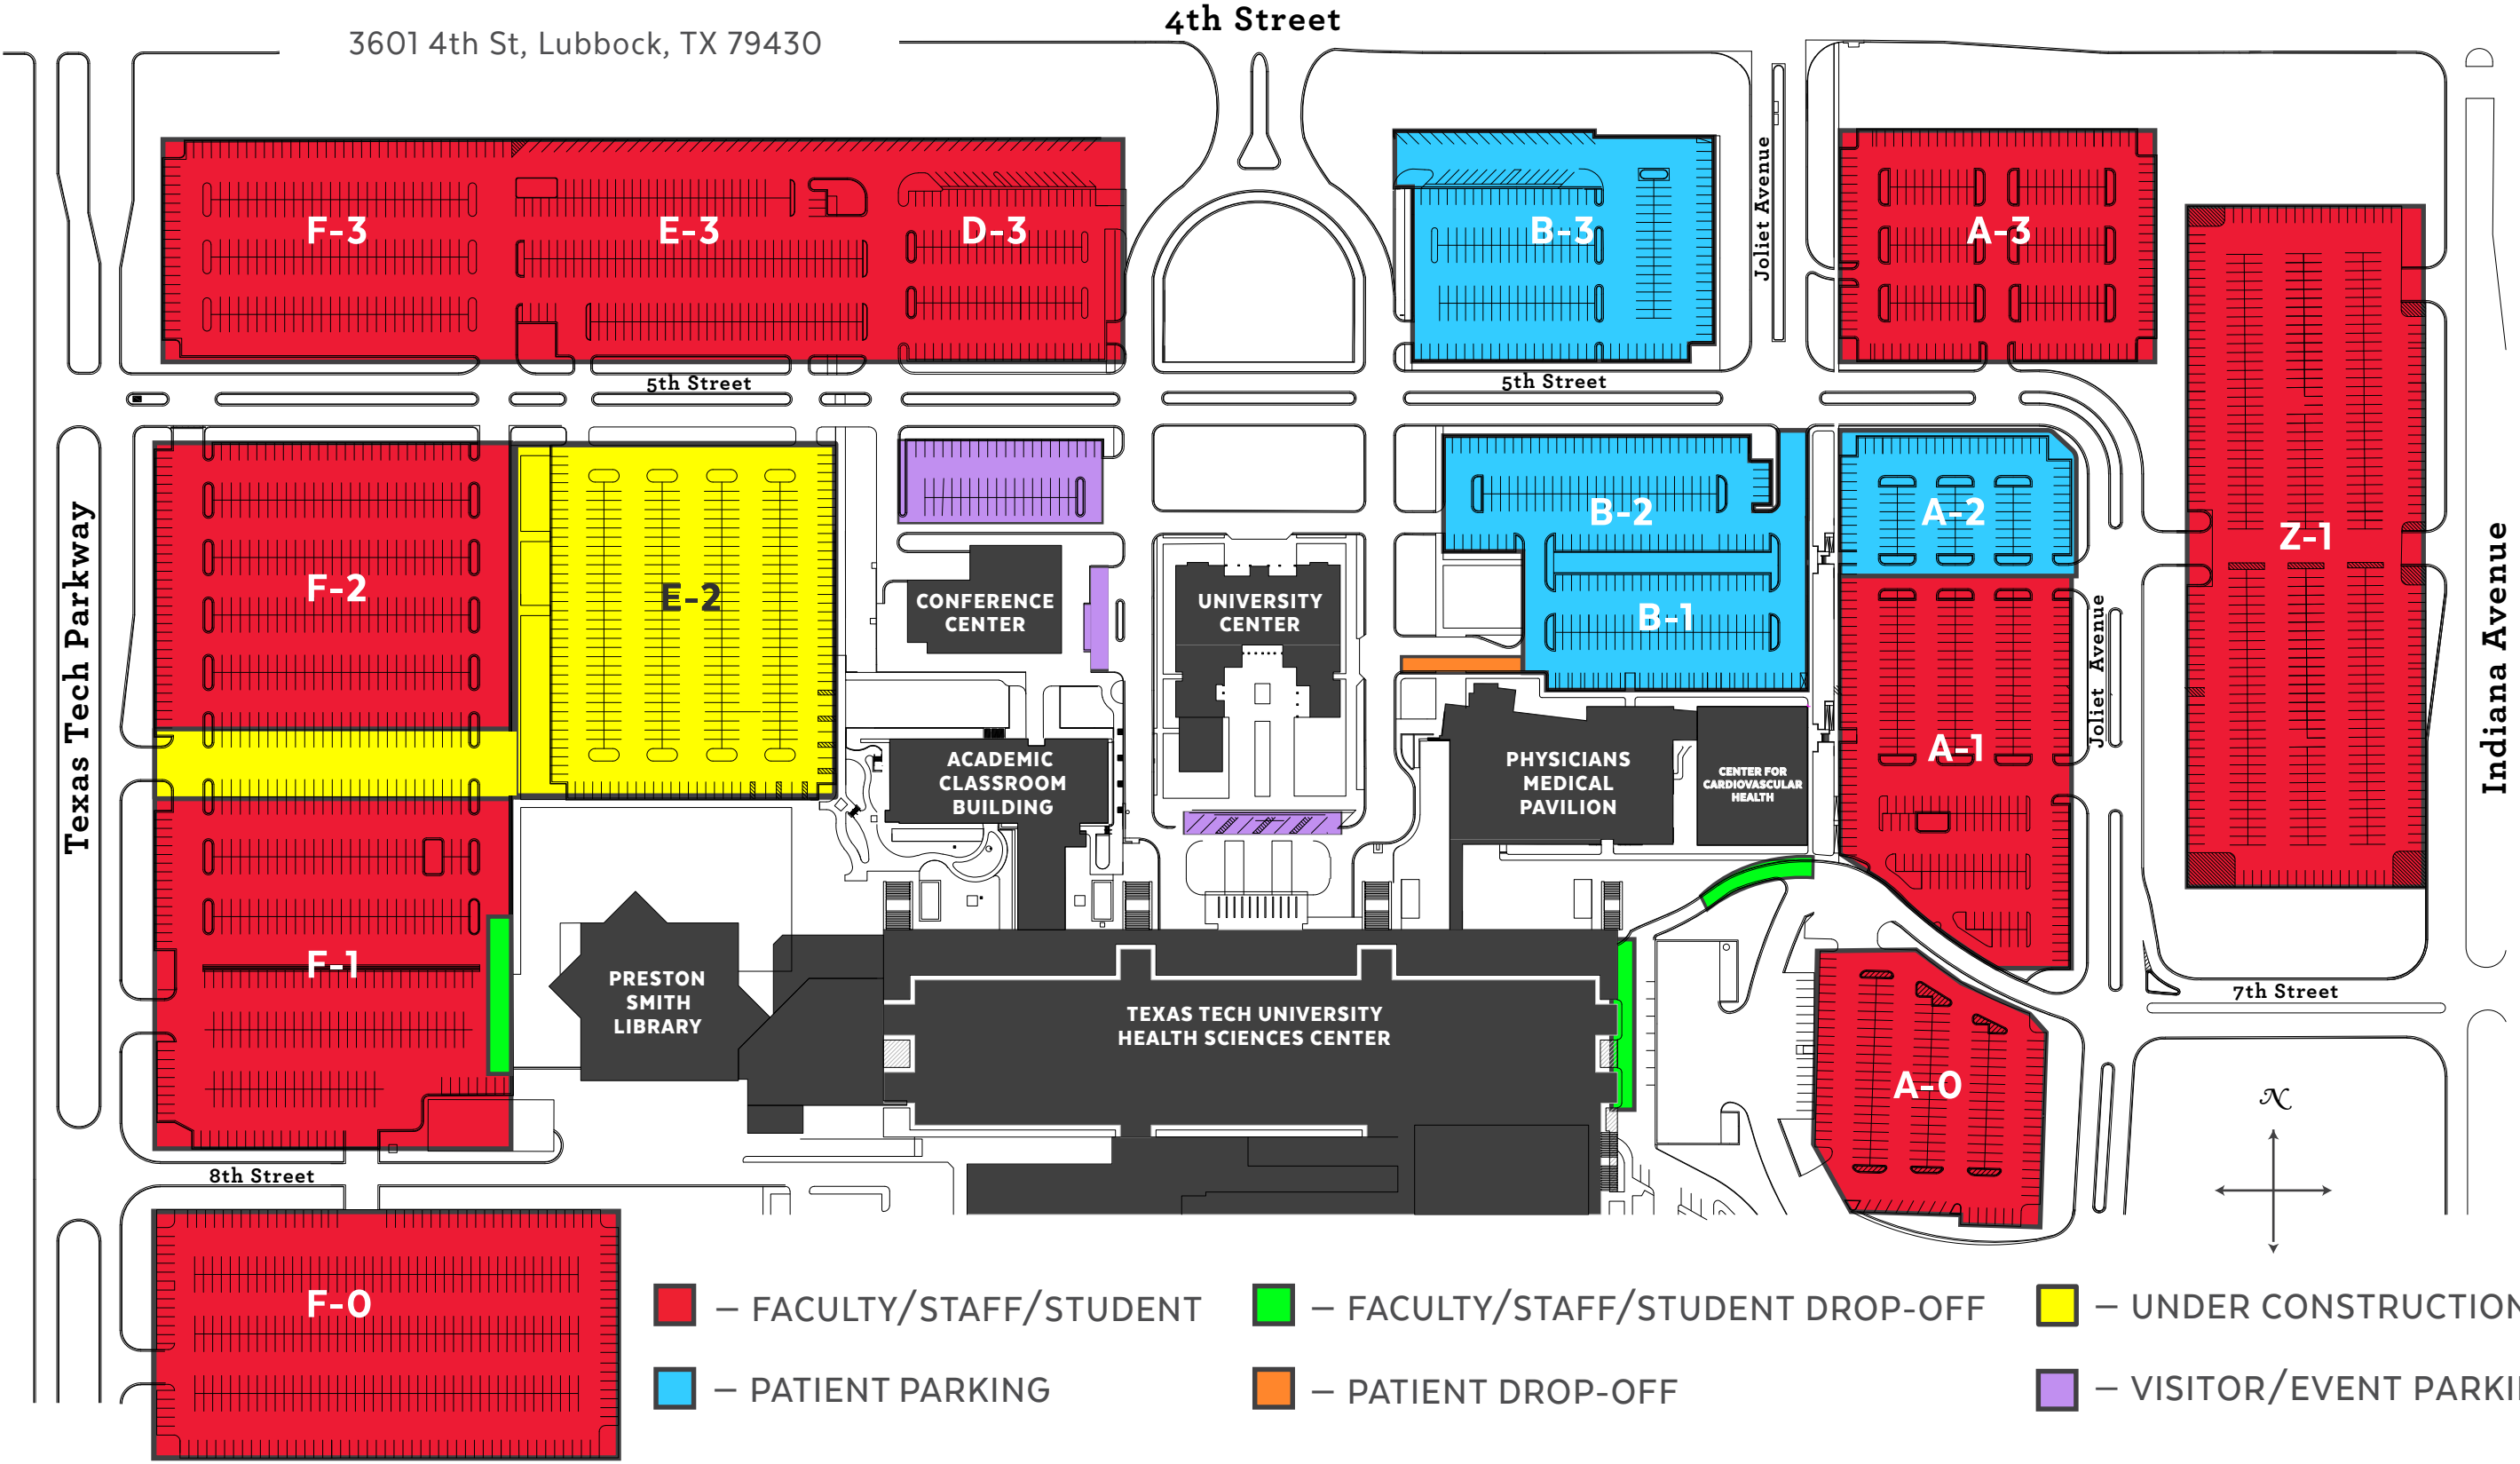

TTUHSC Lubbock Main Campus Parking

3601 4th St, Lubbock, TX 79430

- – FACULTY/STAFF/STUDENT
- – PATIENT PARKING
- – FACULTY/STAFF/STUDENT DROP-OFF
- – PATIENT DROP-OFF
- – UNDER CONSTRUCTION
- – VISITOR/EVENT PARKING