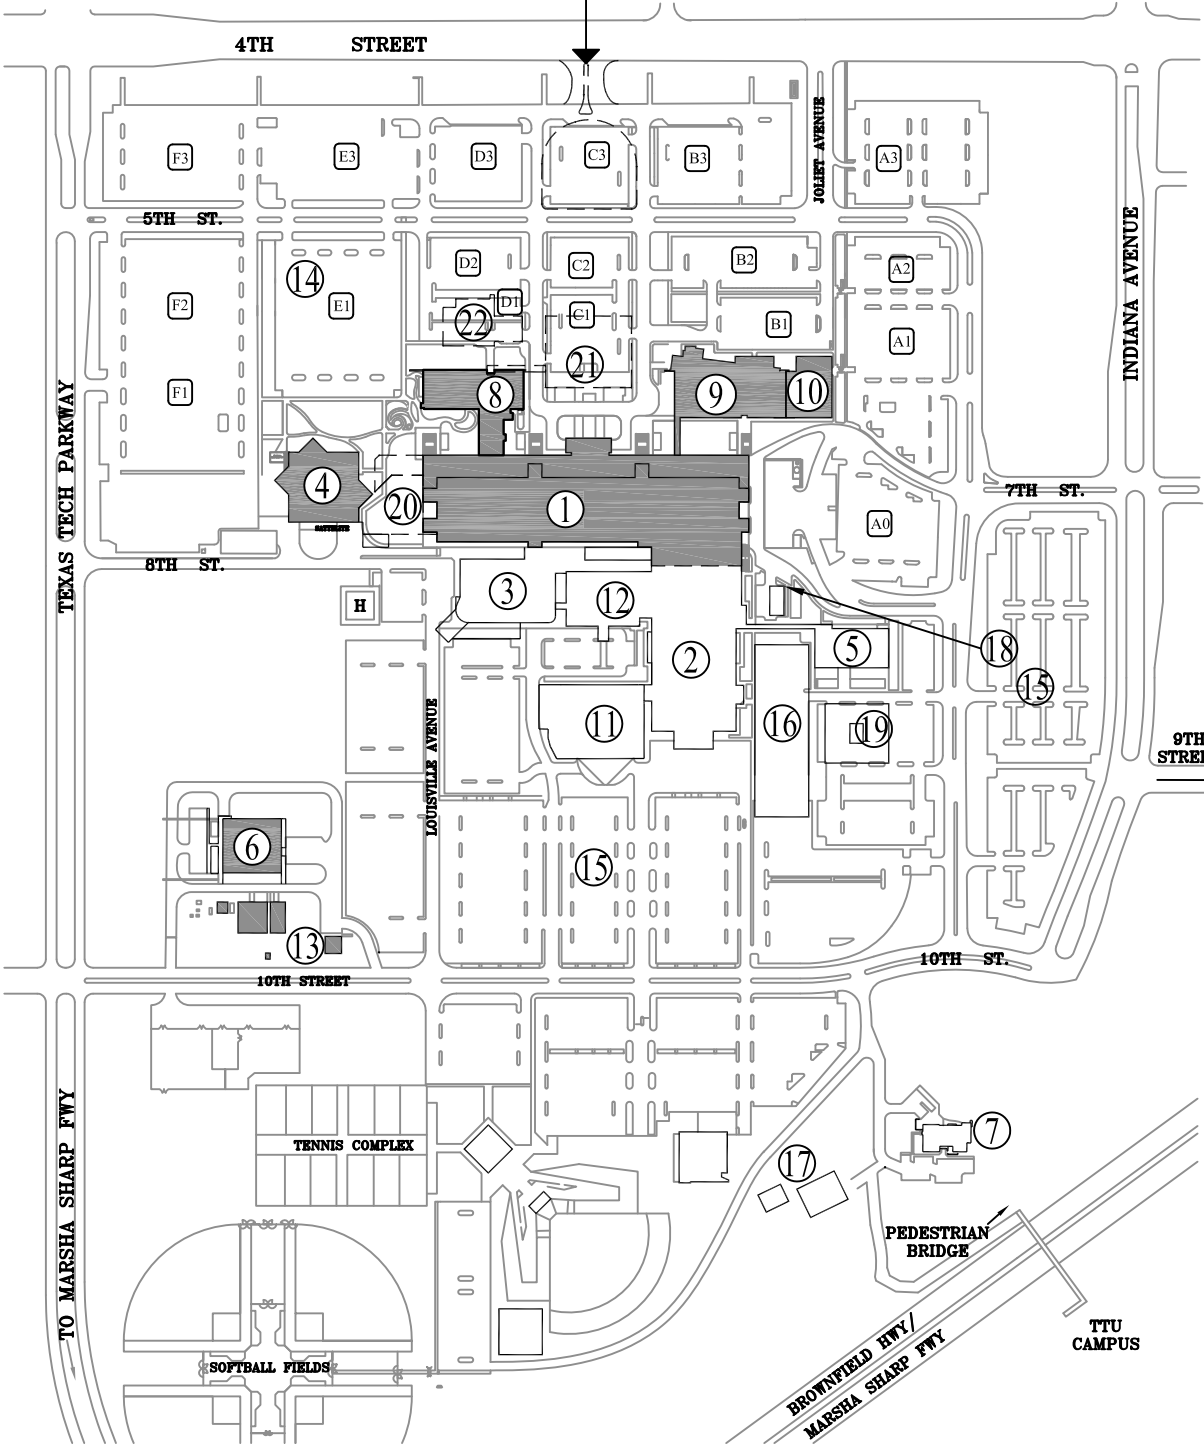

Future Signalized Entry

# Texas Tech University Health Sciences Center- Lubbock

NOT TO SCALE 

1. Texas Tech University Health Sciences Center
2. University Medical Center (UMC)
3. UMC Emergency Room
4. Preston Smith Library
5. UMC Medical Office Plaza
6. Central Heating and Cooling Plant #2
7. Ronald McDonald House
8. Academic Classroom Building
9. Texas Tech Physicians Medical Pavilion
10. Center for Cardiovascular Health - Texas Tech Physicians
11. UMC - Southwest Cancer Center
12. UMC - McInturff Conference Center and Outpatient Clinic
13. Crematory/Incinerator
14. HSC Parking Lots A-F (approx. 3,060 spaces)
15. UMC Parking
16. UMC East Tower
17. Hope Lodge
18. UMC Generator Building
19. Medical Office Plaza 2
20. Future TTUHSC West Expansion
21. Future Education, Research & Technology Building
22. Future Conference Center

## Acreage Information (approximate)

- Original TTUHSC Land Tract 116 Acres
- TTUHSC (Current) 75.754 Acres
- UMC (Deeded) 14.287 Acres
- UMC (Leased) 25.959 Acres
- UMC (Leased-TTU) 4.5 Acres