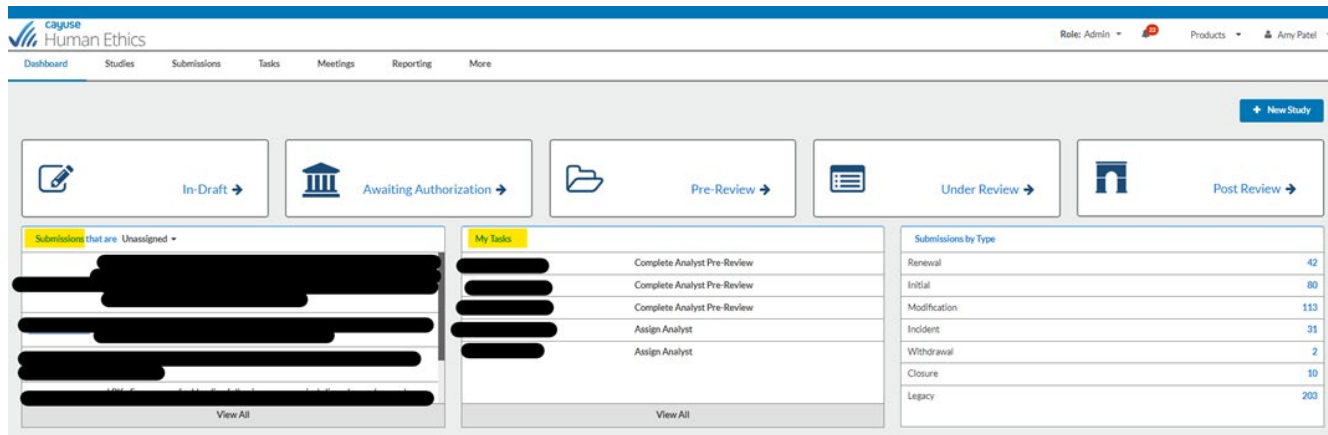

Human Ethics Page

If the link takes you to the page below. Please follow the instructions to get to the Human Ethics page where you will find the study you need to approve/review.

Human Ethics Page

You will then see this screen where you should find the study you are looking for in one of the two boxes