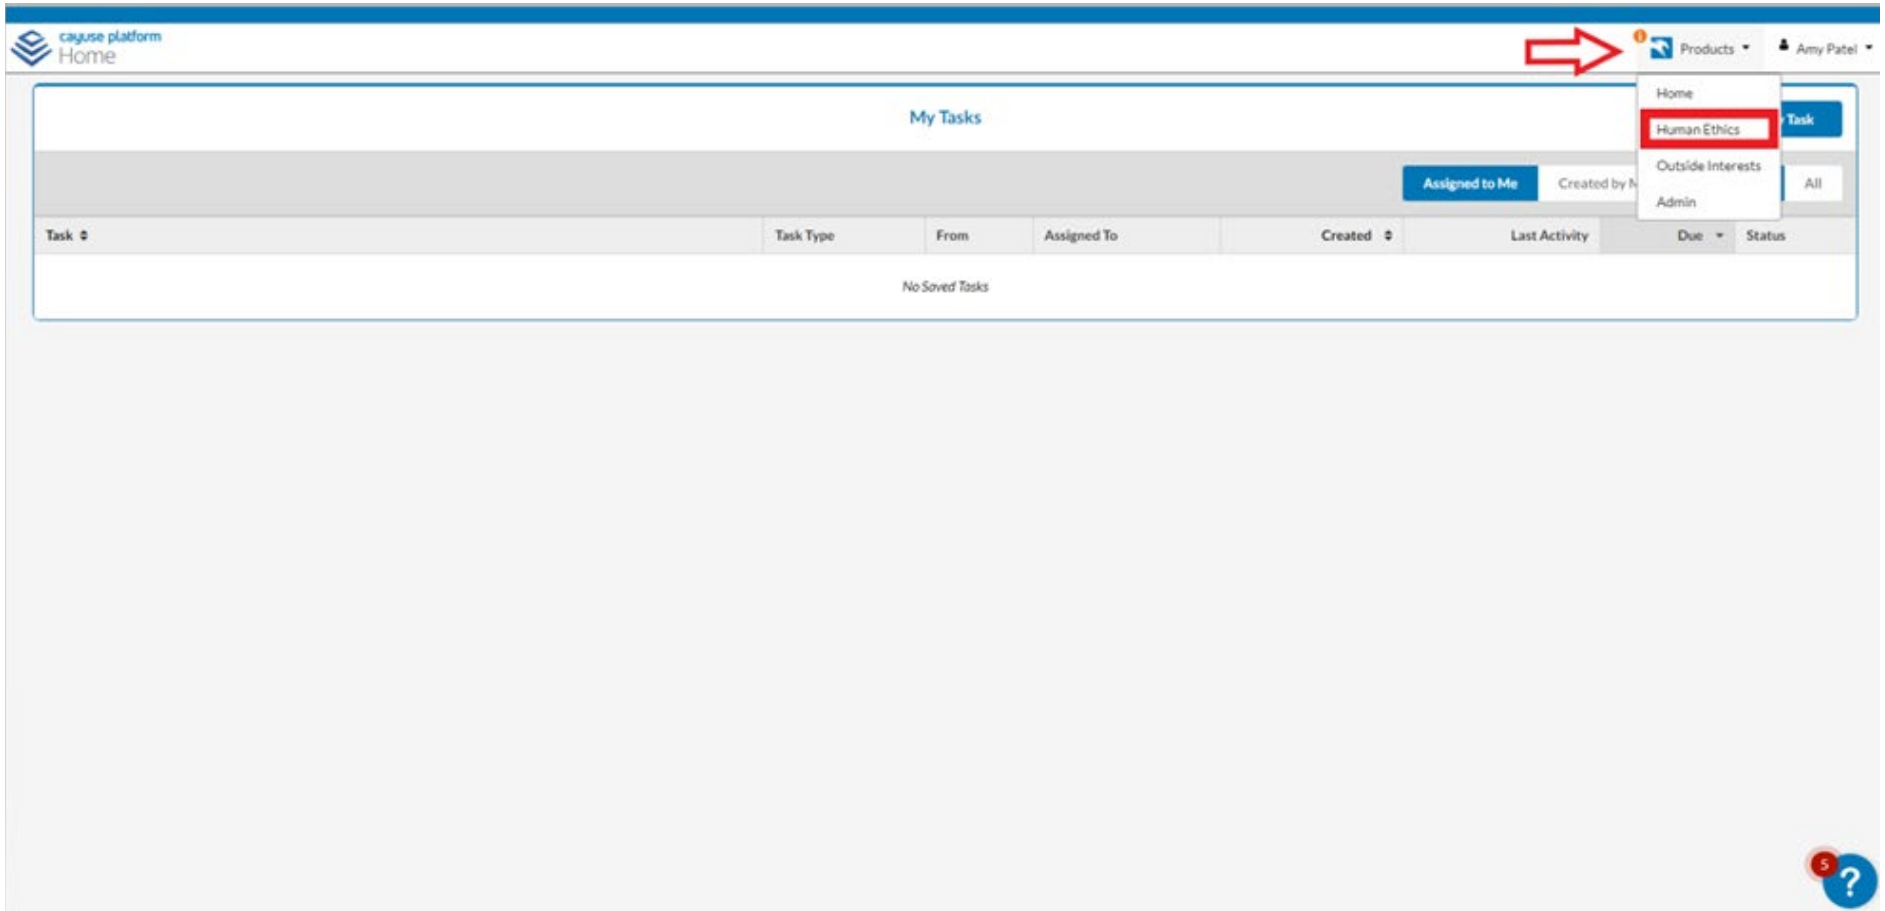

Human Ethics Page

If the link takes you to the page below. Please follow the instructions to get to the Human Ethics page where you will find the study you need to approve/review.

Human Ethics Page

You will then see this screen where you should find the study you are looking for in one of the two boxes