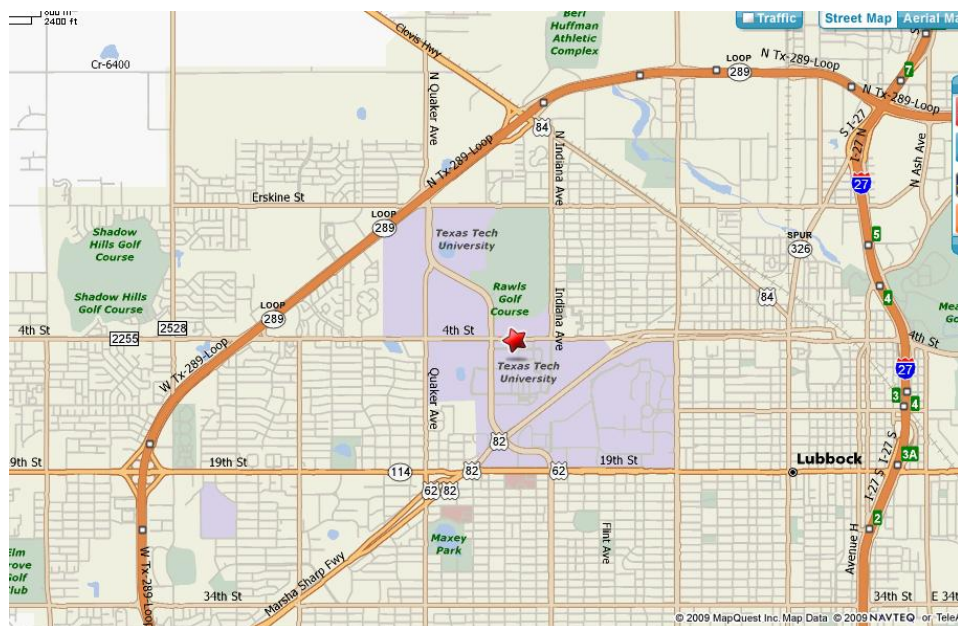

MAP/DIRECTIONS to the Lubbock TTUHSC Campus

The TTUHSC Lubbock Campus is located at 4th and Indiana Ave, designated by the red star on the maps above. The map on the back of this page is of the campus itself and distinguishes the Academic Classroom Building where the meeting is located.

Coming to HSC from I-27:

- Please note that 4th Street from I-27 to Ave Q is under construction, so please allow extra time (15-20 minutes).
- Exit I-27 onto 4th Street, driving west down 4th Street.
- Past the light at Ave Q & 4th Street, get into the left hand lane so that you can enter the Marsha Sharp Freeway.
- STAY in the RIGHT LANE on the freeway...you will immediately exit the Freeway onto 4th Street (1st exit you can to).
- On 4th street, stay in the left lane and go straight through both lights at Flint and Indiana Ave.
- Past Indiana Ave, turn left on Joliet Ave (the 1st entrance onto the campus).
- Turn right at the stop sign on 5th street.
- Go straight down 5th street through the stop sign and take the 1st left turn after the stop sign.
- Turn right into the D1 or D2 visitor parking lots in front of the Academic Classroom Building and park.

Coming to HSC from the west on the Marsha Sharp Freeway/Brownfield Highway:

- Take the TTU Parkway exit off of the freeway
- Turn left at the light onto the TTU Parkway and go straight up the parkway.
- Turn right onto 5th Street at the light.
- Turn right into the D1 or D2 visitor parking lots in front of the Academic Classroom Building and park.