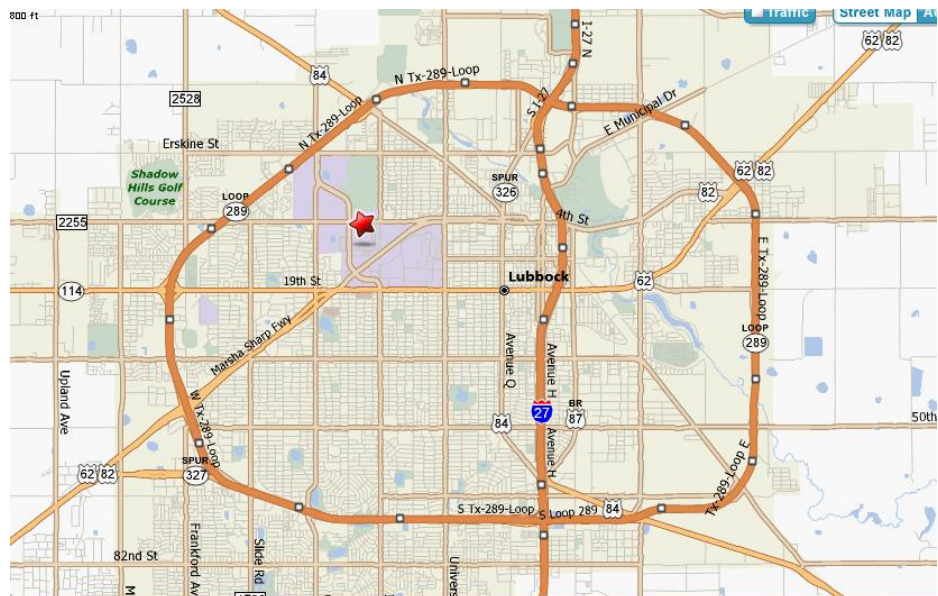

MAP/DIRECTIONS to the Lubbock TTUHSC Campus

The TTUHSC Lubbock Campus is located at 4th and Indiana Ave, designated by the red star on the maps above. The map on the back of this page is of the campus itself and distinguishes the Academic Classroom Building where the meeting is located.

Coming to HSC from I-27:

- Please note that 4th Street from I-27 to Ave Q is under construction, so please allow extra time (15-20 minutes).
- Exit I-27 onto 4th Street, driving west down 4th Street.
- Past the light at Ave Q & 4th Street, get into the left hand lane so that you can enter the Marsha Sharp Freeway.
- STAY in the RIGHT LANE on the freeway...you will immediately exit the Freeway onto 4th Street (1st exit you can to).
- On 4th street, stay in the left lane and go straight through both lights at Flint and Indiana Ave.
- Past Indiana Ave, turn left on Joliet Ave (the 1st entrance onto the campus).
- Turn right at the stop sign on 5th street.
- Go straight down 5th street through the stop sign and take the 1st left turn after the stop sign.
- Turn right into the D1 or D2 visitor parking lots in front of the Academic Classroom Building and park.

Coming to HSC from the west on the Marsha Sharp Freeway/Brownfield Highway:

- Take the TTU Parkway exit off of the freeway
- Turn left at the light onto the TTU Parkway and go straight up the parkway.
- Turn right onto 5th Street at the light.
- Turn right into the D1 or D2 visitor parking lots in front of the Academic Classroom Building and park.