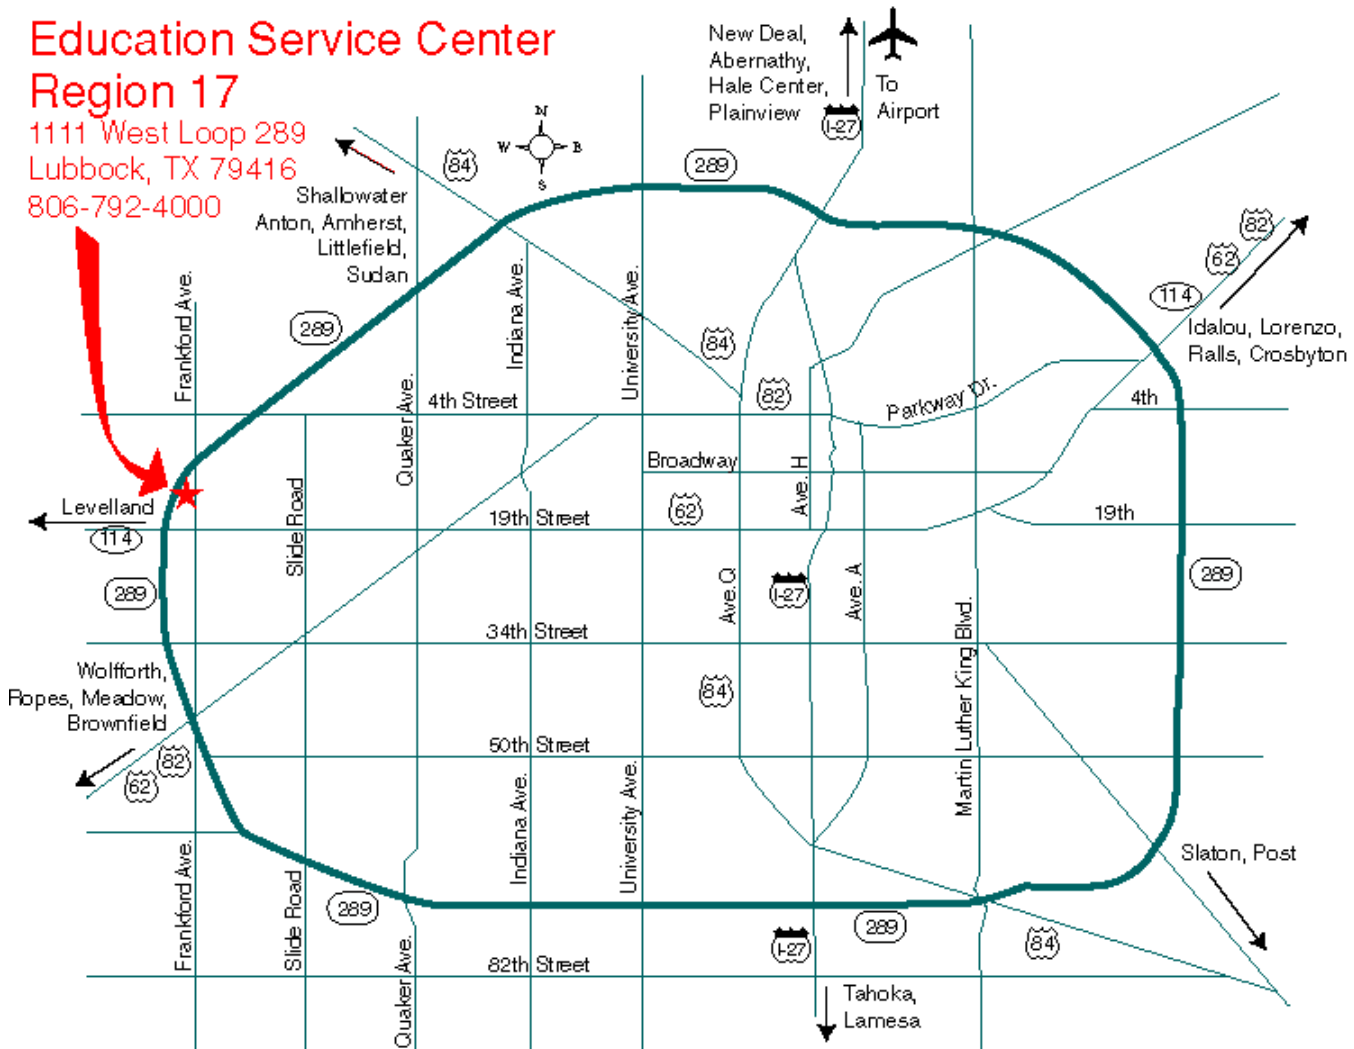

# Education Service Center Region 17

1111 West Loop 289  
Lubbock, TX 79416  
806-792-4000

Directions to the Education Service Center: 1111 W. Loop 289

### **Please note: Extensive road construction in Lubbock!!!**

- \* Traveling from South Loop 289, take the 4th Street - Frankford Exit. On the access road immediately after exiting the loop, turn right into the ESC Parking Lot

or

- \* Go West on 19<sup>th</sup> Street, turn right on Frankford Avenue (going north). The Education Service Center will be on the left before you reach Loop 289

For more information visit: <http://www.esc17.net/default.aspx?name=admin.mapcity>

**Door #7** is the entrance closest to the conference center.