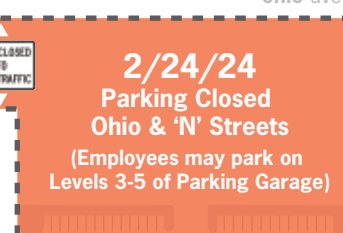

louisiana ave

kent st

michigan ave

ohio ave

illinois ave

garfield st

rosalind redfern grover pkwy

kent st

north N st

michigan ave

tennessee ave

ohio ave

'O' st

Key

- Midland Health Employee Parking
- Construction Zone / Contractor Parking

5/29/24 Employee Gym Closure

2/24/24 Illinois Entrance Closed

ROAD CLOSED TO THRU TRAFFIC

2/24/24 Parking Closed Ohio & 'N' Streets (Employees may park on Levels 3-5 of Parking Garage)