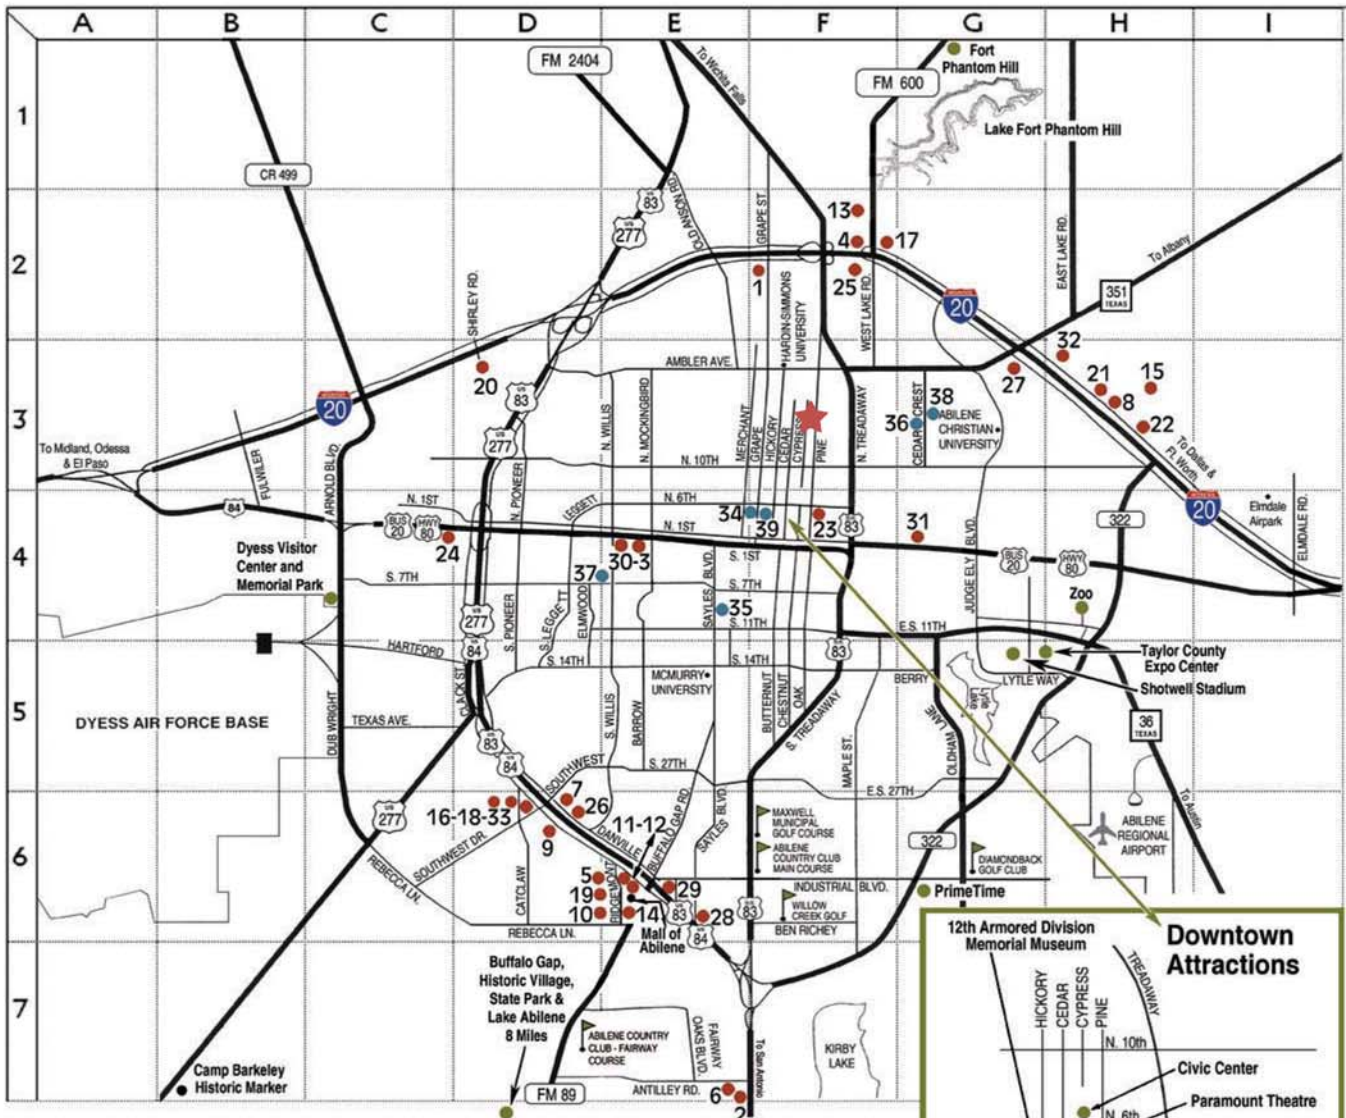

Welcome to Abilene!

Hotels / Motels

1. Americas Best Value Inn (E2)
2. Antilley Inn (E7)
3. Best Budget Inn (E4)
4. Best Western Abilene Inn & Suites (F2)
5. Best Western Mall South (E6)
6. Comfort Inn (E7)
7. Comfort Suites (D6)
8. Comfort Suites University (H3)
9. Country Hearth Inn & Suites (D6)
10. Courtyard by Marriott (E6)
11. Fairfield Inn by Marriott (E6)
12. Hampton Inn (E6)
13. Hampton Inn & Suites (F2)
14. Hilton Garden Inn (E6)
15. Holiday Inn Express (H3)
16. Holiday Inn Express, South (D6)
17. LaQuinta Inn(F2)

Hotels / Motels

18. LaQuinta Inn and Suites (D6)
19. MCM Elegante Suites (E6)
20. Motel 6 (D3)
21. Quality Inn (H3)
22. Residence Inn-Marriott (H3)
23. Rodeway Inn (F4)
24. Royal Inn (C4)
25. Sleep Inn & Suites (F2)
26. Sleep Inn & Suites (D6)
27. Super 8 North (G3)
28. Super 8 South (E6)
29. Value Place (E6)
30. Western Motel (E4)
31. Whitten Inn, Expo (G4)
32. Whitten Inn, University (H3)
33. Wingate by Wyndham (D6)

Guest Houses

34. Chapman Guest House (E4)
35. Sayles Ranch (E4)

Bed & Breakfasts

36. Hashknife B&B (G3)
37. Lazy Cactus B&B (D4)
38. Miss Nellie's B&B (G3)
39. Vintage House B&B (F4)

 = Texas Tech School of Pharmacy

*Rates may vary based on dates of stay and method of reservation

This map includes all points of interest during your stay – the airport, hotels, and the Texas Tech School of Pharmacy – Abilene campus, located at 1718 Pine Street (just south of I-20). The 7 hotels above are highlighted due to their proximity to the airport and the school. Please feel free to call Student Services with any questions at (325) 676-7948.