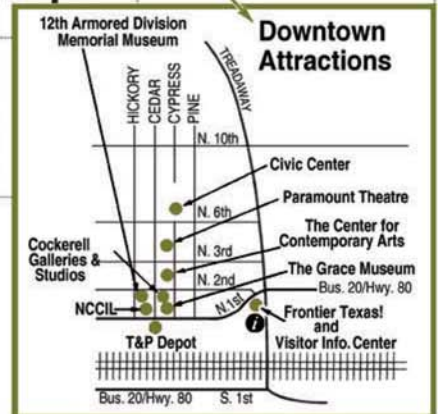

Hotels / Motels

18. LaQuinta Inn and Suites (D6)
19. MCM Elegante Suites (E6)
20. Motel 6 (D3)
21. Quality Inn (H3)
22. Residence Inn-Marriott (H3)
23. Rodeway Inn (F4)
24. Royal Inn (C4)
25. Sleep Inn & Suites (F2)
26. Sleep Inn & Suites (D6)
27. Super 8 North (G3)
28. Super 8 South (E6)
29. Value Place (E6)
30. Western Motel (E4)
31. Whitten Inn, Expo (G4)
32. Whitten Inn, University (H3)
33. Wingate by Wyndham (D6)

Guest Houses

34. Chapman Guest House (E4)
35. Sayles Ranch (E4)

Bed & Breakfasts

36. Hashknife B&B (G3)
37. Lazy Cactus B&B (D4)
38. Miss Nellie's B&B (G3)
39. Vintage House B&B (F4)

 = Texas Tech School of Pharmacy

*Rates may vary based on dates of stay and method of reservation

This map includes all points of interest during your stay – the airport, hotels, and the Texas Tech School of Pharmacy – Abilene campus, located at 1718 Pine Street (just south of I-20). The 7 hotels above are highlighted due to their proximity to the airport and the school. Please feel free to call Student Services with any questions at (325) 676-7948.