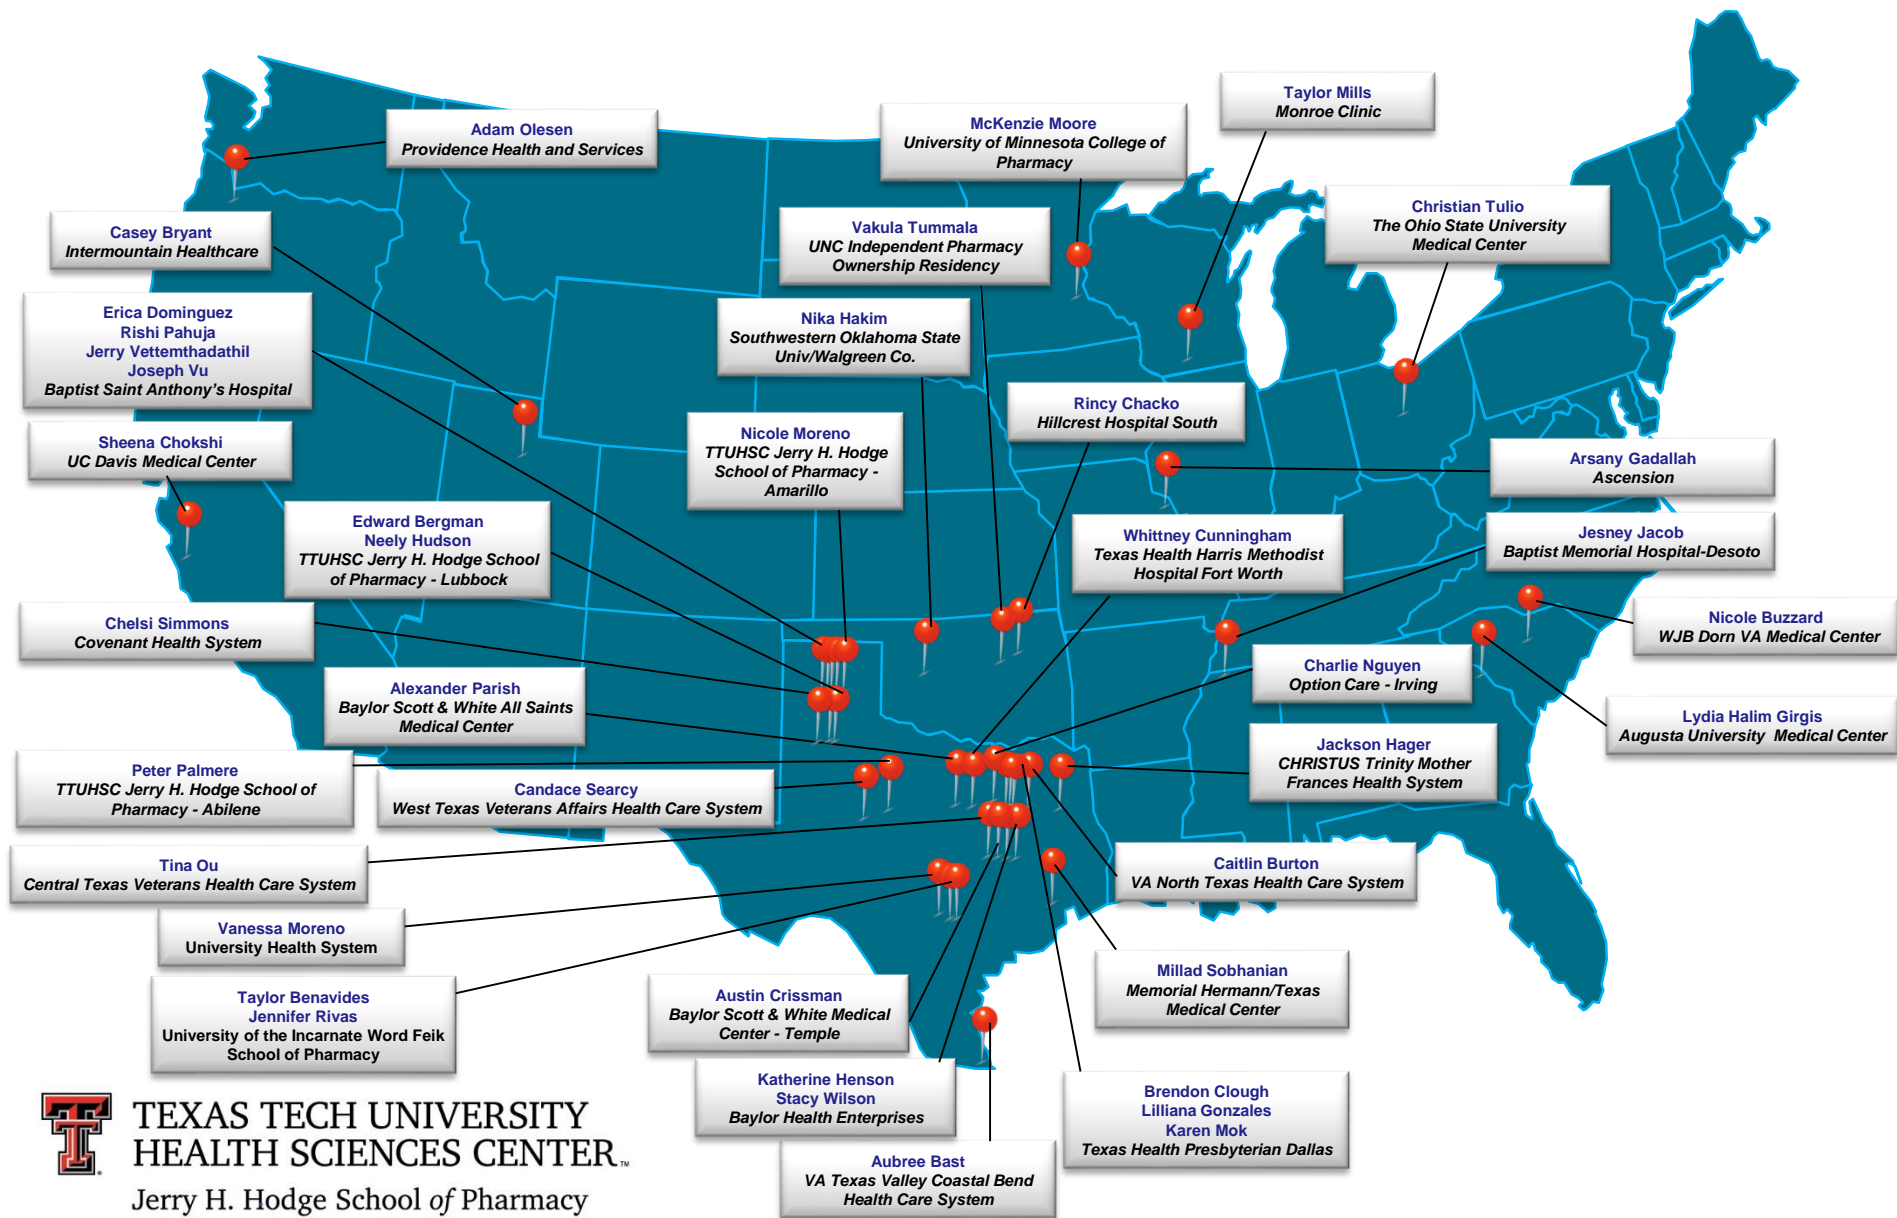

Class of 2019 Residency Match Results

TEXAS TECH UNIVERSITY
HEALTH SCIENCES CENTER™

Jerry H. Hodge School of Pharmacy